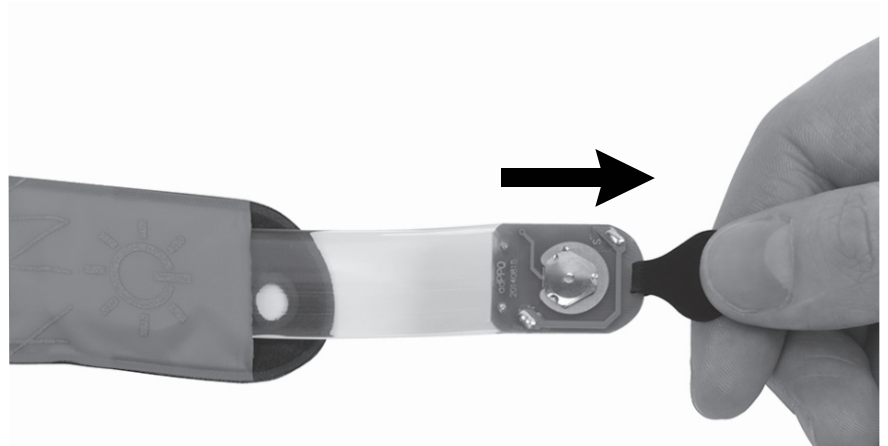

SLAPLIT™

LED SLAP WRAP

BATTERY REPLACEMENT

REPLACE BATTERIES: CR2032