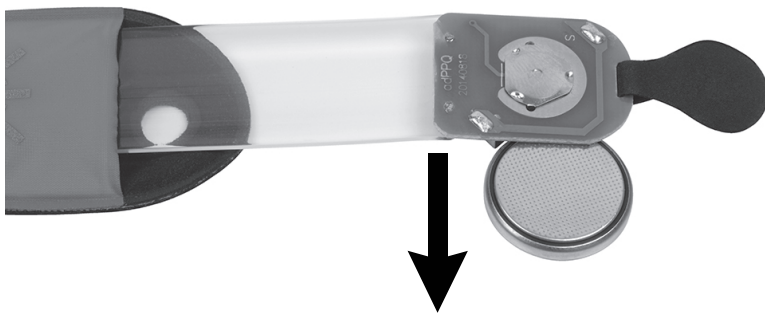

SLAPLIT™

LED SLAP WRAP

BATTERY REPLACEMENT

REPLACE BATTERIES: CR2032